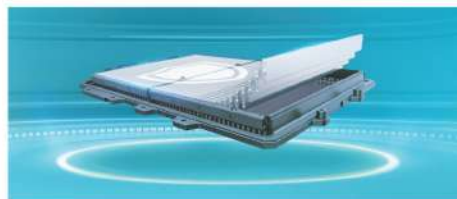

Ultra-Safe Blade Battery

During the puncture test, the blade cell was punctured and neither smoked nor caught fire, and the temperature only reached 30 to 60 °C. The blade cell cells also passed other extreme test conditions, such as compression, bending, heating up to 300°C in the furnace, and overcharging 260%, without causing a fire or explosion.